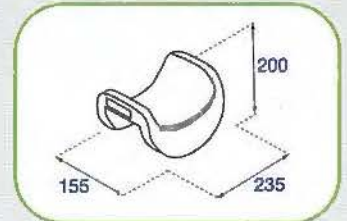

30° TUBES	A	B	C
590 SERIES	702	600	852
780 SERIES	898	790	880

45 Deg Tube

45° TUBES	A	B	C
590 SERIES	702	600	1219
780 SERIES	898	790	1313

90 Deg Tube

90° TUBES	A	B	C
590 SERIES	702	600	1557
780 SERIES	898	790	1750

Exit Tube

EXIT TUBES	A	B	C
590 SERIES	702	600	1192
780 SERIES	898	790	1140

Straight Tube

STRAIGHT TUBES	A	B	C
590 SERIES	702	600	830
780 SERIES	898	790	860

Roof

Roof

Accessories

Toddler Seat

Swing Seat

See Saw Seat

Step

Pole Cap

Tic-Tac-Toe

* All dimensions round off to the nearest millimeter (mm)

INCAPLAS MARKETING (M) SDN BHD
(217820-V)

LOT 6498, 5 3/4 MILES JALAN KAPAR,
42100 KLANG, SELANGOR D.E., MALAYSIA.