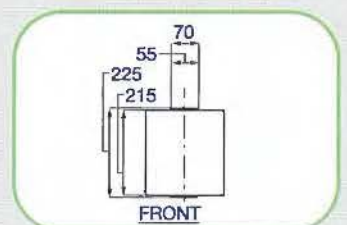

Exit Tube

EXIT TUBES	A	B	C
590 SERIES	702	600	1192
780 SERIES	898	790	1140

Straight Tube

STRAIGHT TUBES	A	B	C
590 SERIES	702	600	830
780 SERIES	898	790	860

Roof

Roof

Accessories

Toddler Seat

Swing Seat

See Saw Seat

Step

Pole Cap

Tic-Tac-Toe

* All dimensions round off to the nearest millimeter (mm)

INCAPLAS MARKETING (M) SDN BHD
(217820-V)

LOT 6498, 5 3/4 MILES JALAN KAPAR,
42100 KLANG, SELANGOR D.E., MALAYSIA.