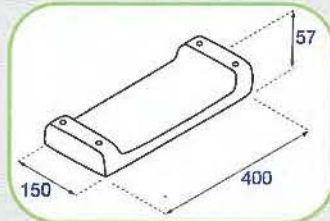

30° TUBES	A	B	C
590 SERIES	702	600	852
780 SERIES	898	790	880

45 Deg Tube

45° TUBES	A	B	C
590 SERIES	702	600	1219
780 SERIES	898	790	1313

90 Deg Tube

90° TUBES	A	B	C
590 SERIES	702	600	1557
780 SERIES	898	790	1750

Exit Tube

EXIT TUBES	A	B	C
590 SERIES	702	600	1192
780 SERIES	898	790	1140

Straight Tube

STRAIGHT TUBES	A	B	C
590 SERIES	702	600	830
780 SERIES	898	790	860

Roof

Roof

Accessories

Toddler Seat

Swing Seat

See Saw Seat

Step

Pole Cap

Tic-Tac-Toe

* All dimensions round off to the nearest millimeter (mm)

INCAPLAS MARKETING (M) SDN BHD
(217820-V)

LOT 6498, 5 3/4 MILES JALAN KAPAR,
42100 KLANG, SELANGOR D.E., MALAYSIA.