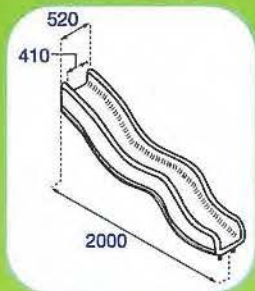

SHAPING IDEAS INTO PLASTICS

Playground Equipment - Components

our Kids' world

Panels

Exit Panel

Bracket Panel-590

Pro Panel

Bracket Panel-780

Slides

Short Slide

Long Slide

Double Straight Slide

800mm Slide

1.2m Slide

Tubes

30 Deg Tube

30° TUBES	A	B	C
590 SERIES	702	600	852
780 SERIES	898	790	880

45 Deg Tube

45° TUBES	A	B	C
590 SERIES	702	600	1219
780 SERIES	898	790	1313

90 Deg Tube

90° TUBES	A	B	C
590 SERIES	702	600	1557
780 SERIES	898	790	1750