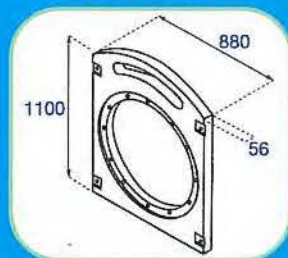

SHAPING IDEAS INTO PLASTICS

Playground Equipment - Components

our Kids' world

Panels

Exit Panel

Bracket Panel-590

Pro Panel

Bracket Panel-780

Slides

Short Slide

Long Slide

Double Straight Slide

800mm Slide

1.2m Slide

Tubes

30 Deg Tube

30° TUBES	A	B	C
590 SERIES	702	600	852
780 SERIES	898	790	880

45 Deg Tube

45° TUBES	A	B	C
590 SERIES	702	600	1219
780 SERIES	898	790	1313

90 Deg Tube

90° TUBES	A	B	C
590 SERIES	702	600	1557
780 SERIES	898	790	1750

Exit Tube

EXIT TUBES	A	B	C
590 SERIES	702	600	1192
780 SERIES	898	790	1140

Straight Tube

STRAIGHT TUBES	A	B	C
590 SERIES	702	600	830
780 SERIES	898	790	860

Roof

Roof

Accessories

Toddler Seat