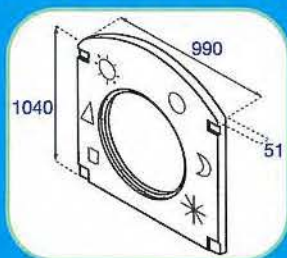

Panels

Pro Panel

Slides