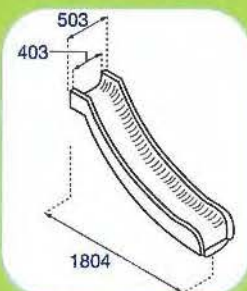

Slides

Short Slide

Long Slide

Double Straight Slide

800mm Slide

1.2m Slide

Tubes

30 Deg Tube

30° TUBES	A	B	C
590 SERIES	702	600	852
780 SERIES	898	790	880

45 Deg Tube

45° TUBES	A	B	C
590 SERIES	702	600	1219
780 SERIES	898	790	1313

90 Deg Tube

90° TUBES	A	B	C
590 SERIES	702	600	1557
780 SERIES	898	790	1750

Exit Tube

EXIT TUBES	A	B	C
590 SERIES	702	600	1192
780 SERIES	898	790	1140

Straight Tube

STRAIGHT TUBES	A	B	C
590 SERIES	702	600	830
780 SERIES	898	790	860

Roof

Roof

Accessories

Toddler Seat

Swing Seat

See Saw Seat

Step

Pole Cap

Tic-Tac-Toe

* All dimensions round off to the nearest millimeter (mm)

INCAPLAS MARKETING (M) SDN BHD
(217820-V)

LOT 6498, 5 3/4 MILES JALAN KAPAR,
42100 KLANG, SELANGOR D.E., MALAYSIA.