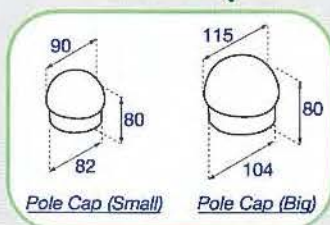

Exit Tube

EXIT TUBES	A	B	C
590 SERIES	702	600	1192
780 SERIES	898	790	1140

Straight Tube

STRAIGHT TUBES	A	B	C
590 SERIES	702	600	830
780 SERIES	898	790	860

Roof

Roof

Accessories

Toddler Seat

Swing Seat

See Saw Seat

Step

Pole Cap

Tic-Tac-Toe

* All dimensions round off to the nearest millimeter (mm)

INCAPLAS MARKETING (M) SDN BHD
(217820-V)

LOT 6498, 5 3/4 MILES JALAN KAPAR,
42100 KLANG, SELANGOR D.E., MALAYSIA.