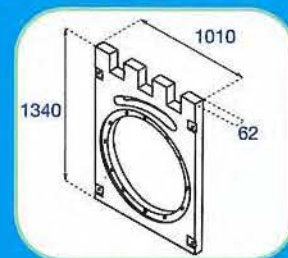

SHAPING IDEAS INTO PLASTICS

Playground Equipment - Components

our Kids' world

Panels

Exit Panel

Bracket Panel-590

Pro Panel

Bracket Panel-780

Slides

Short Slide

Long Slide

Double Straight Slide

800mm Slide

1.2m Slide

Tubes

30 Deg Tube

30° TUBES	A	B	C
590 SERIES	702	600	852
780 SERIES	898	790	880

45 Deg Tube

45° TUBES	A	B	C
590 SERIES	702	600	1219
780 SERIES	898	790	1313

90 Deg Tube

90° TUBES	A	B	C
590 SERIES	702	600	1557
780 SERIES	898	790	1750

Exit Tube

EXIT TUBES	A	B	C
590 SERIES	702	600	1192
780 SERIES	898	790	1140

Straight Tube

STRAIGHT TUBES	A	B	C
590 SERIES	702	600	830
780 SERIES	898	790	860

Roof

Roof

Accessories

Toddler Seat