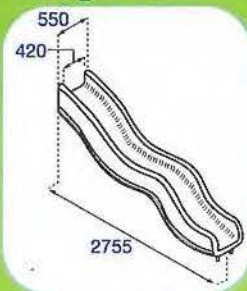

Slides

Short Slide

Long Slide

Double Straight Slide

800mm Slide

1.2m Slide

Tubes

30 Deg Tube

30° TUBES	A	B	C
590 SERIES	702	600	852
780 SERIES	898	790	880

45 Deg Tube

45° TUBES	A	B	C
590 SERIES	702	600	1219
780 SERIES	898	790	1313

90 Deg Tube

90° TUBES	A	B	C
590 SERIES	702	600	1557
780 SERIES	898	790	1750