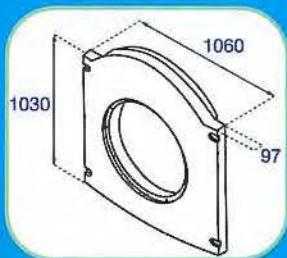

SHAPING IDEAS INTO PLASTICS

Playground Equipment - Components

our Kids' world

Panels

Exit Panel

Bracket Panel-590

Pro Panel

Bracket Panel-780

Slides

Short Slide

Long Slide

Double Straight Slide

800mm Slide

1.2m Slide

Tubes

30 Deg Tube

30° TUBES	A	B	C
590 SERIES	702	600	852
780 SERIES	898	790	880

45 Deg Tube

45° TUBES	A	B	C
590 SERIES	702	600	1219
780 SERIES	898	790	1313

90 Deg Tube

90° TUBES	A	B	C
590 SERIES	702	600	1557
780 SERIES	898	790	1750