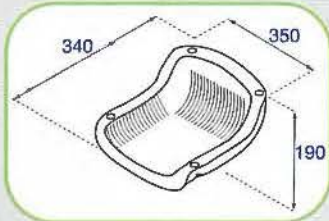

30° TUBES	A	B	C
590 SERIES	702	600	852
780 SERIES	898	790	880

45 Deg Tube

45° TUBES	A	B	C
590 SERIES	702	600	1219
780 SERIES	898	790	1313

90 Deg Tube

90° TUBES	A	B	C
590 SERIES	702	600	1557
780 SERIES	898	790	1750

Exit Tube

EXIT TUBES	A	B	C
590 SERIES	702	600	1192
780 SERIES	898	790	1140

Straight Tube

STRAIGHT TUBES	A	B	C
590 SERIES	702	600	830
780 SERIES	898	790	860

Roof

Roof

Accessories

Toddler Seat

Swing Seat

See Saw Seat

Step

Pole Cap

Tic-Tac-Toe

* All dimensions round off to the nearest millimeter (mm)

INCAPLAS MARKETING (M) SDN BHD
(217820-V)

LOT 6498, 5 3/4 MILES JALAN KAPAR,
42100 KLANG, SELANGOR D.E., MALAYSIA.