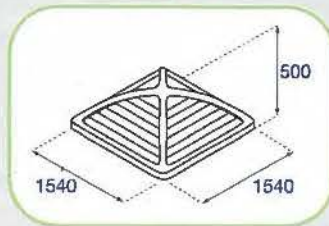

30° TUBES	A	B	C
590 SERIES	702	600	852
780 SERIES	898	790	880

45 Deg Tube

45° TUBES	A	B	C
590 SERIES	702	600	1219
780 SERIES	898	790	1313

90 Deg Tube

90° TUBES	A	B	C
590 SERIES	702	600	1557
780 SERIES	898	790	1750

Exit Tube

EXIT TUBES	A	B	C
590 SERIES	702	600	1192
780 SERIES	898	790	1140

Straight Tube

STRAIGHT TUBES	A	B	C
590 SERIES	702	600	830
780 SERIES	898	790	860

Roof

Roof

Accessories

Toddler Seat

Swing Seat

See Saw Seat

Step

Pole Cap

Tic-Tac-Toe

* All dimensions round off to the nearest millimeter (mm)

INCAPLAS MARKETING (M) SDN BHD
(217820-V)

LOT 6498, 5 3/4 MILES JALAN KAPAR,
42100 KLANG, SELANGOR D.E., MALAYSIA.