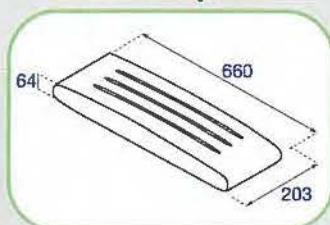

30° TUBES	A	B	C
590 SERIES	702	600	852
780 SERIES	898	790	880

45 Deg Tube

45° TUBES	A	B	C
590 SERIES	702	600	1219
780 SERIES	898	790	1313

90 Deg Tube

90° TUBES	A	B	C
590 SERIES	702	600	1557
780 SERIES	898	790	1750

Exit Tube

EXIT TUBES	A	B	C
590 SERIES	702	600	1192
780 SERIES	898	790	1140

Straight Tube

STRAIGHT TUBES	A	B	C
590 SERIES	702	600	830
780 SERIES	898	790	860

Roof

Roof

Accessories

Toddler Seat

Swing Seat

See Saw Seat

Step

Pole Cap

Tic-Tac-Toe

* All dimensions round off to the nearest millimeter (mm)

INCAPLAS MARKETING (M) SDN BHD
(217820-V)

LOT 6498, 5 3/4 MILES JALAN KAPAR,
42100 KLANG, SELANGOR D.E., MALAYSIA.